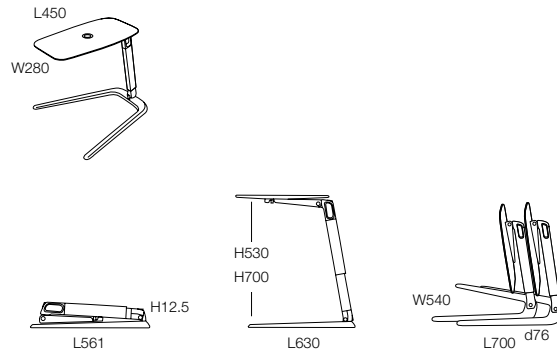

“If the object or tool you are using moves more freely, you are more likely to focus on your intent.”

— *Stephan Copeland*

PRODUCT SPECS

DETAILS

Product Features

From folded to in-use position in 3 steps, by activating 3 dedicated buttons. Once folded it measures only 12.5cm in height, and can be stored away underneath any sofa. Height-adjustable from H530 to H700mm. 360° rotating soft-touch work surface to adapt to any user's needs and postures. Can be easily transported with its built-in handle and feather-light weight of 5kg. When in class room, meeting or public spaces, the tablets can be smartly nested, allowing a saving of space. Available in powder coated monochrome black (worksurface in grained ABS plastic with soft touch). Free Stand can support a maximum load of 16kg. User instructions are shown underneath the worksurface.

Statement of Line

Product Features

FULLY FOLDED

1ST LOCKING/UNLOCKING LEVER

2nd LOCKING/UNLOCKING LEVER

HEIGHT ADJUSTABILITY

SWIVEL WORKSURFACE

BUILD-IN HANDLE