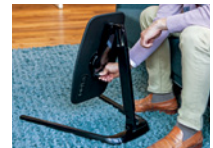

————— Foldable, height adjustable and lightweight, Free Stand is a design-minded accessory that can go wherever you go. The work surface swivels 360 degrees to complement relaxed postures. The base allows Free Stand to work with almost any lounge chair or sofa.

“If the object or tool you are using moves more freely, you are more likely to focus on your intent.”

— *Stephan Copeland*

PRODUCT SPECS

DETAILS

Product Features

From folded to in-use position in 3 steps, by activating 3 dedicated buttons. Once folded it measures only 12.5cm in height, and can be stored away underneath any sofa. Height-adjustable from H530 to H700mm. 360° rotating soft-touch work surface to adapt to any user's needs and postures. Can be easily transported with its built-in handle and feather-light weight of 5kg. When in class room, meeting or public spaces, the tablets can be smartly nested, allowing a saving of space. Available in powder coated monochrome black (worksurface in grained ABS plastic with soft touch). Free Stand can support a maximum load of 16kg. User instructions are shown underneath the worksurface.

Statement of Line

Product Features

FULLY FOLDED

1ST LOCKING/UNLOCKING LEVER

2nd LOCKING/UNLOCKING LEVER

HEIGHT ADJUSTABILITY

SWIVEL WORKSURFACE

BUILD-IN HANDLE

NESTING ABILITY

Surface Materials

BLACK
POWDER COAT
(4144)
SOFT-TOUCH
WORKSURFACE