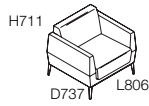

“The only important thing about design is how it relates to people.”

— *Victor Papanek*

Product Features

One, two, or three-seat lounge.
One and two seat soft bench.
Available in one tone or two tones, allowing materials and colours mix.
Available in a wide range of fabrics, and leather.
Painted cast metal base in 9 colours options (matte or glossy).

Statement of Line

Lounge

Two Seat

Three Seat

One Seat Soft Bench

Two Seat Soft Bench

FACETED ARM

TWO TONE VERSION /
BACK VIEW