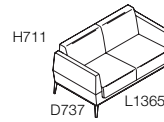

“The only important thing about design is how it relates to people.”

— *Victor Papanek*

Product Features

One, two, or three-seat lounge.
One and two seat soft bench.
Available in one tone or two tones, allowing materials and colours mix.
Available in a wide range of fabrics, and leather.
Painted cast metal base in 9 colours options (matte or glossy).

Statement of Line

Lounge

Two Seat

Three Seat

One Seat Soft Bench

Two Seat Soft Bench

FACETED ARM

TWO TONE VERSION /
BACK VIEW