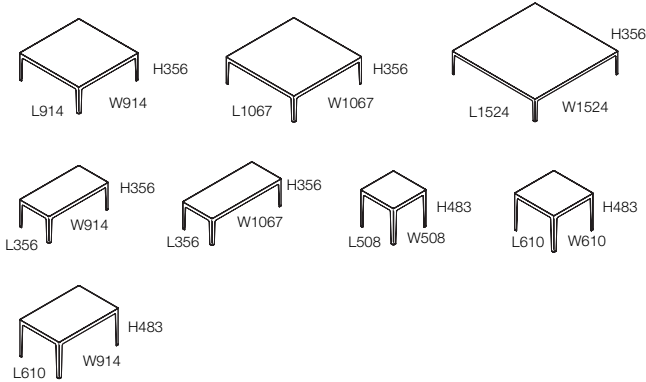

“I’m really interested in this idea of the narrative: that objects should have a small story. So we don’t really design the object, but we design the story too.”

— *Cory Grosser*

Product Features

Two heights: H356 or H483.
Two shapes: Rectangular or square.
Painted aluminum frame and legs available in 6 matte colours.
Top in laminate, veneer or glass.
Leg inserts available in ultra solid surface (4 colours) or in wood (11 species).

Statement of Line

Product Features

LEG INSERT

FRAME AND TOP
DETAIL

PAINTED ALUMINUM
FRAME

Surface Materials

Laminate (Top surface)

WA/Pure White HPL