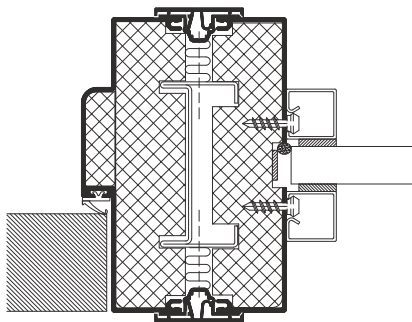

Door/glass joint