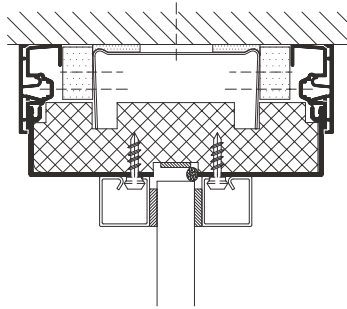

In addition, the partitions are sound tested up to 42 dB depending on which type of glass is used and whether secondary glass is added.

Details for DEKO BK

Ceiling connection

Floor connection

Glass joint - single glazed