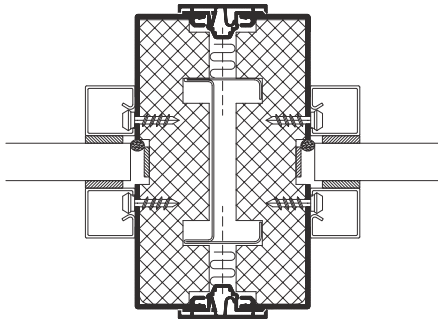

In addition, the partitions are sound tested up to 42 dB depending on which type of glass is used and whether secondary glass is added.

Details for DEKO BK

Ceiling connection

Floor connection

Glass joint - single glazed