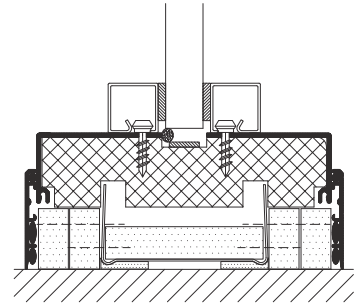

In addition, the partitions are sound tested up to 42 dB depending on which type of glass is used and whether secondary glass is added.

Details for DEKO BK

Ceiling connection

Floor connection

Glass joint - single glazed