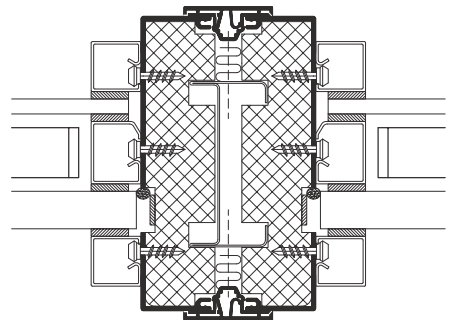

In addition, the partitions are sound tested up to 42 dB depending on which type of glass is used and whether secondary glass is added.

Details for DEKO BK

Ceiling connection

Floor connection

Glass joint - single glazed