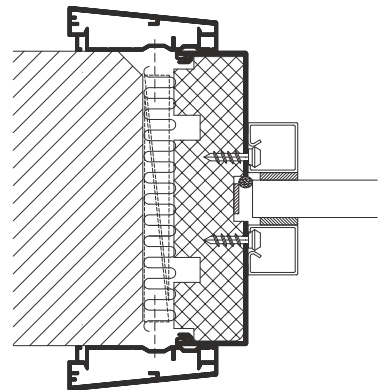

Abutment with aluminium architrave type ASIF

For more detailed drawings, technical information, and project examples, see www.dekobk.com